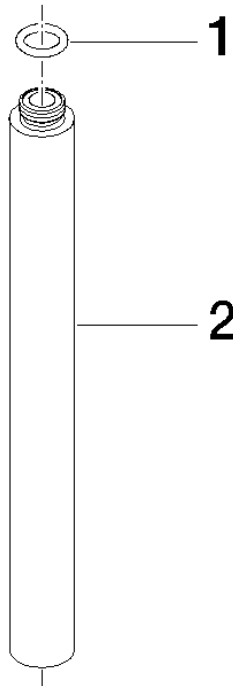

Extension for shower with fixed riser 200 mm - Durabronss (23kt Gold)

IMO

12 120 970

	Durabronss (23kt Gold)	12 120 970-09
	Brushed Light Gold	12 120 970-27

Fits: IMO, LULU, MADISON, MEM, TARA,
CL.1, LISSÉ, VAIA, META, CYO

Extension for shower with fixed riser 200 mm - Durabronze (23kt Gold)

IMO

12 120 970

12 120 970

mm [inches]

12 120 970

Parts for other finishes can be found here: [Brushed Light Gold](#)

Spare parts list

No.	Item Number	Name	Quantity used	Delivery time
1	90 14 10 011 00 90	seal	1	2
2	09 24 04 180-09	extension	1	60