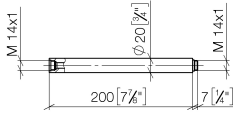

Extension for shower with fixed riser 200 mm - Durabronss (23kt Gold)

IMO

12 120 970

	Durabronss (23kt Gold)	12 120 970-09
	Brushed Light Gold	12 120 970-27

Fits: IMO, LULU, MADISON, MEM, TARA,
CL.1, LISSÉ, VAIA, META, CYO

Extension for shower with fixed riser 200 mm - Durabronze (23kt Gold)

IMO

12 120 970

12 120 970

mm [inches]

12 120 970

Parts for other finishes can be found here: [Brushed Light Gold](#)

Spare parts list

No.	Item Number	Name	Quantity used	Delivery time
1	90 14 10 011 00 90	seal	1	2
2	09 24 04 180-09	extension	1	60